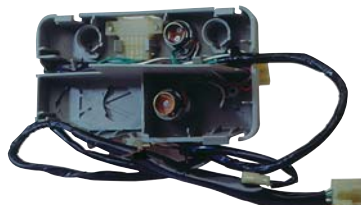

212-1642 '84
FRONT LAMP
(STEEL BUMPER)
R 81510-39505
L 81520-39505
50PCS 2.7CFT

17-212-1917
R 81555-30521
L 81565-30491
PCS CFT

TOYOTA

REPLACEMENT FOR

CROWN LS130 LS132 LS133
'88-'91

212-1118-RD '88 43T
LD
HEAD LAMP
RD: R 81120-30781
L 81160-30781
6PCS 5.24CFT
LD: R 81130-30790
L 81170-30790
47-212-1118 GLASS
10PCS 1.6CFT